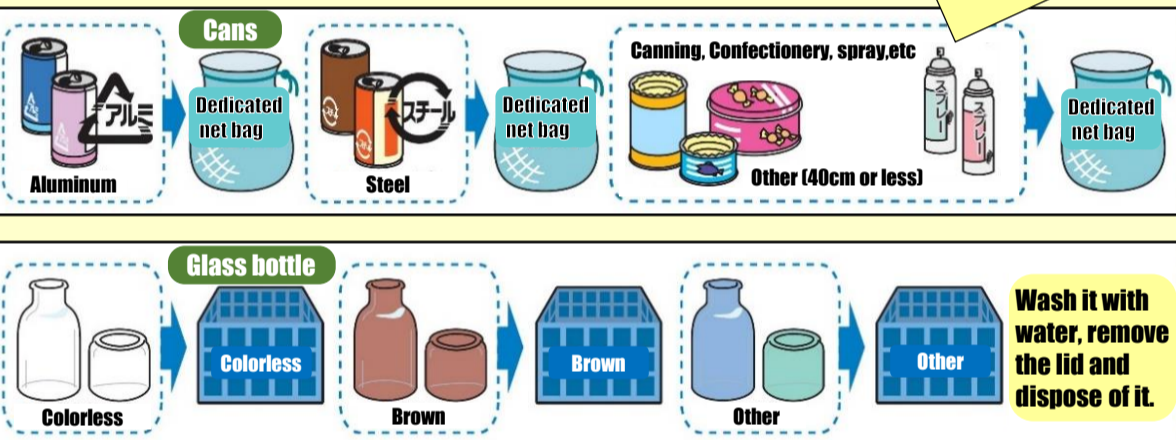

Incombustible garbage