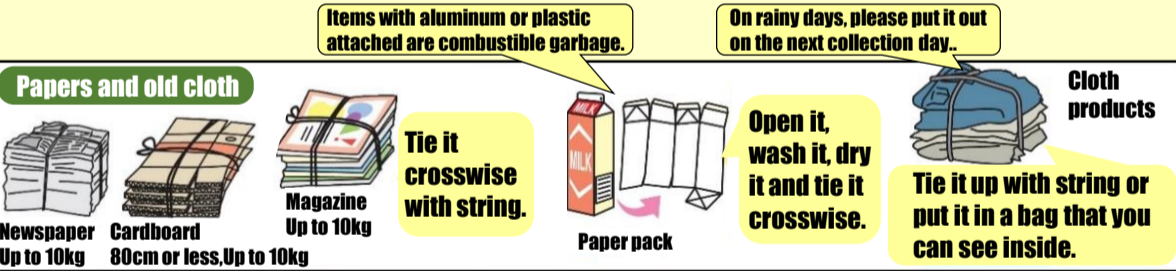

Incombustible garbage collection dates and districts

Collection day	Area	Residents' association
1st Friday of every month	Shido	Imajinmachi, Shinmachi, Kanaya, Kitanakahama, Teramachi, Tabuchi, Amano, Part of Enokuchi & Obashi & Shioya & Benten
1st Thursday of every month	Sue	The entire Sue area
	Kabe	The entire Kabe area
2nd Friday of every month	Oda	The entire Oda area
	Shido	Enokuchi, Obashi, Takayanagi, Minaminakahama, Tsumura, Hachoji, Green-town, Fujimura, Yoshiike, Shomen, Kosaka, Mitsui-danchi, Magawa, Kenei-jutaku, Okage, Chojugaoka, Hiratake, Kodan, Minamishido-New Town, Nagaiku, Orange Town-hokubu, Part of Amano
4th Friday of every month	Shido	Shioya, Benten
	Kamosho	The entire Kamosho area