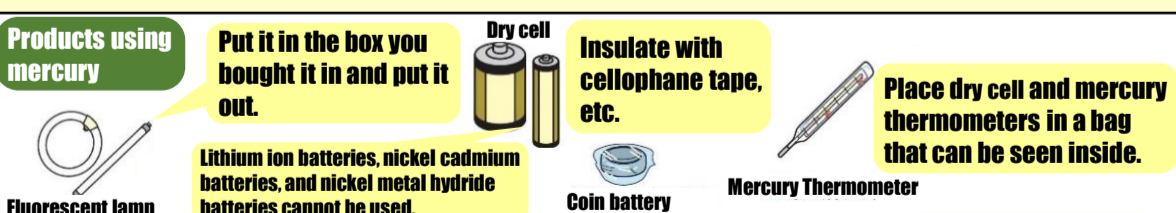

Incombustible garbage collection dates and districts

Collection day	Area	Residents' association
1st Friday of every month	Shido	Imajinmachi, Shinmachi, Kanaya, Kitanakahama, Teramachi, Tabuchi, Amano, Part of Enokuchi & Obashi & Shioya & Benten
1st Thursday of every month	Sue	The entire Sue area
	Kabe	The entire Kabe area
2nd Friday of every month	Oda	The entire Oda area
	Shido	Enokuchi, Obashi, Takayanagi, Minaminakahama, Tsumura, Hachoji, Green-town, Fujimura, Yoshiike, Shomen, Kosaka, Mitsui-danchi, Magawa, Kenei-jutaku, Okage, Chojugaoka, Hiratake, Kodan, Minamishido-New Town, Nagaiku, Orange Town-hokubu, Part of Amano
4th Friday of every month	Shido	Shioya, Benten
	Kamosho	The entire Kamosho area